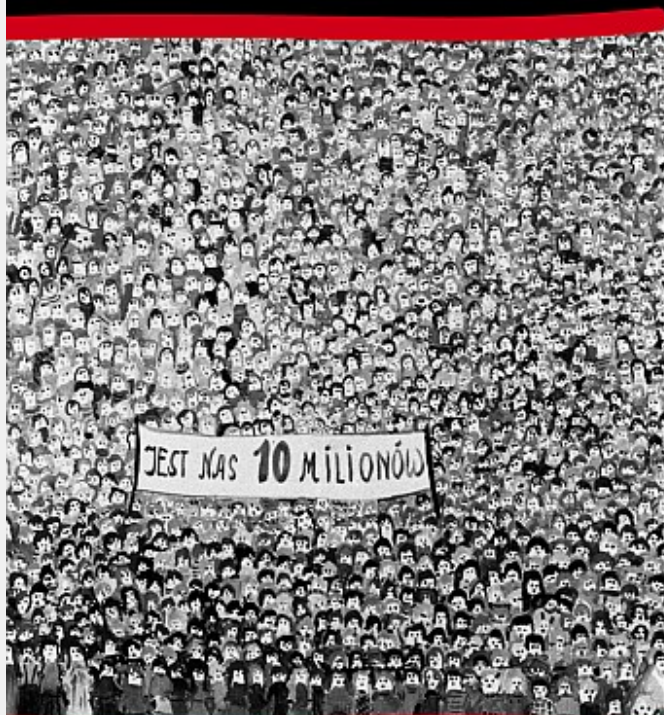

Institute of National Remembrance

<https://ipn.gov.pl/en/news/547,Exhibition-The-Phenomenon-of-Solidarity-Pictures-from-the-History-of-Poland-1980.html>

25.04.2024, 19:22

05.12.2011

Exhibition “The Phenomenon of Solidarity: Pictures from the History of Poland, 1980-1981” – St. Paul, Minnesota (USA), 4-17 December 2011

INVITATION

The Institute of National Remembrance, Poland
the Polish Committee in Minneapolis
and
the Polish Saturday School

have the honour to invite you for the opening of an exhibition

THE PHENOMENON OF "SOLIDARITY"

Pictures from the history of Poland, 1980-1981

prepared by the Public Education Office
of the Institute of National Remembrance.

The event will take place on December 4, 2011
at 1.30 p.m. and will be held in the Minnesota State Capitol
(North Corridor).

(Minnesota State Capitol, 75 Rev. Dr. Martin Luther King Jr.
Blvd., St. Paul, MN 55155)

The exhibition will be on display in the Minnesota State Capitol
(North Corridor) from December 4 to December 17, 2011.

INSTITUTE
OF NATIONAL
REMEMBRANCE

The Institute of National Remembrance, the Polish Committee in Minneapolis and the Polish Saturday School have organised the exhibition “The Phenomenon of Solidarity: Pictures from the History of